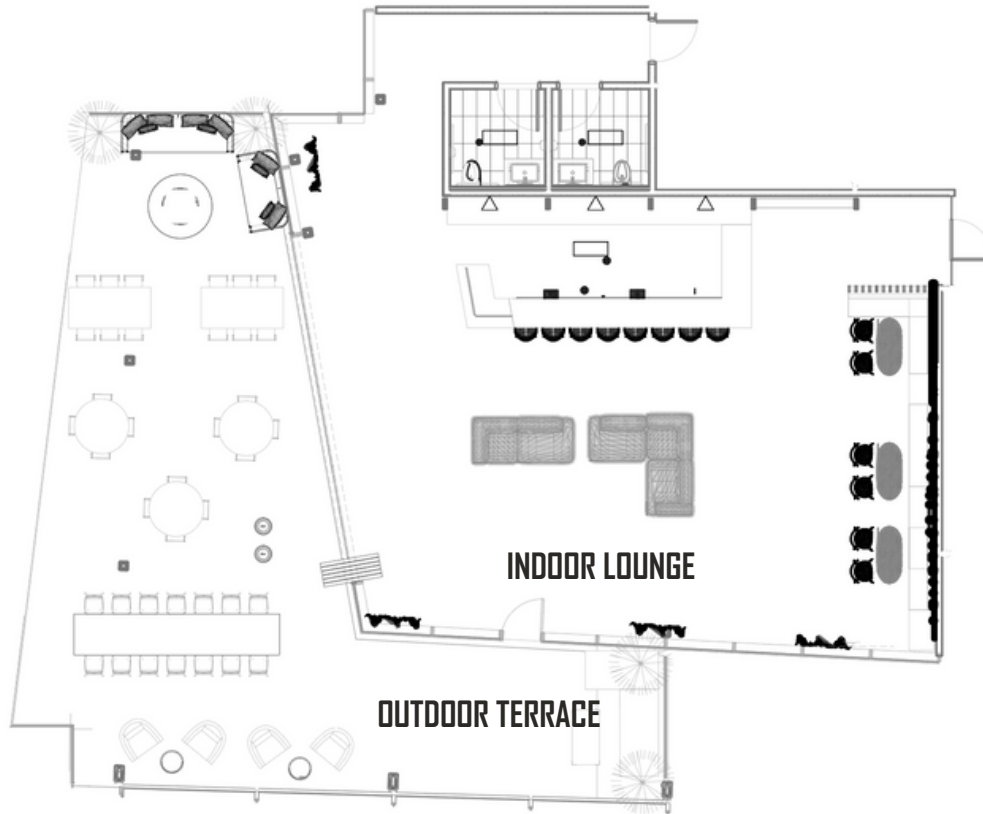

Located on the 15th Floor of the River South Building, this upscale space can accommodate up to 150 guests in over 3500 square feet. Sky Lounge is the perfect venue to celebrate a wedding, reception, private or corporate event. Features include a stylish rooftop lounge and bar, a large outdoor terrace with fire pit and retractable doors to connect the indoor and outdoor spaces.

FLEXIBLE INDOOR & OUTDOOR EVENT SPACES

FIVE STAR HOSPITALITY

DEDICATED EVENT PLANNING SERVICES

CULINARY PARTNERS & FULL-SERVICE BAR

BEST-IN-CLASS TECHNOLOGY

ON-SITE PARKING

FLOORPLAN & CAPACITIES

FLOORPLAN

	SQ FEET	CAPACITY
INDOOR LOUNGE	2216	90
OUTDOOR TERRACE	1298	60
INDOOR LOUNGE + OUTDOOR TERRACE	3584	150