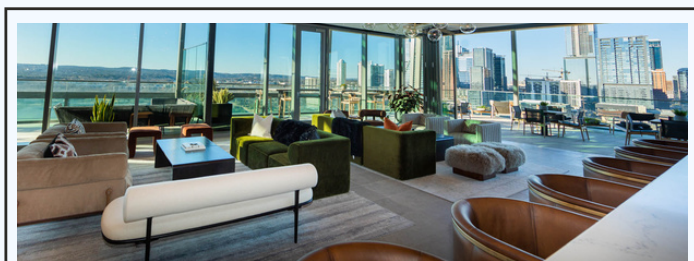

SKY LOUNGE ON LADY BIRD

Offering panoramic views of Auditorium Shores, Lady Bird Lake, the Austin City Skyline and the rolling West Hills, Sky Lounge on Lady Bird has the best rooftop views in Downtown Austin.

Located on the 15th Floor of the River South Building, this upscale space can accommodate up to 150 guests in over 3500 square feet. Sky Lounge is the perfect venue to celebrate a wedding, reception, private or corporate event. Features include a stylish rooftop lounge and bar, a large outdoor terrace with fire pit and retractable doors to connect the indoor and outdoor spaces.

FLEXIBLE INDOOR & OUTDOOR EVENT SPACES

FIVE STAR HOSPITALITY

DEDICATED EVENT PLANNING SERVICES

CULINARY PARTNERS & FULL-SERVICE BAR

BEST-IN-CLASS TECHNOLOGY

ON-SITE PARKING