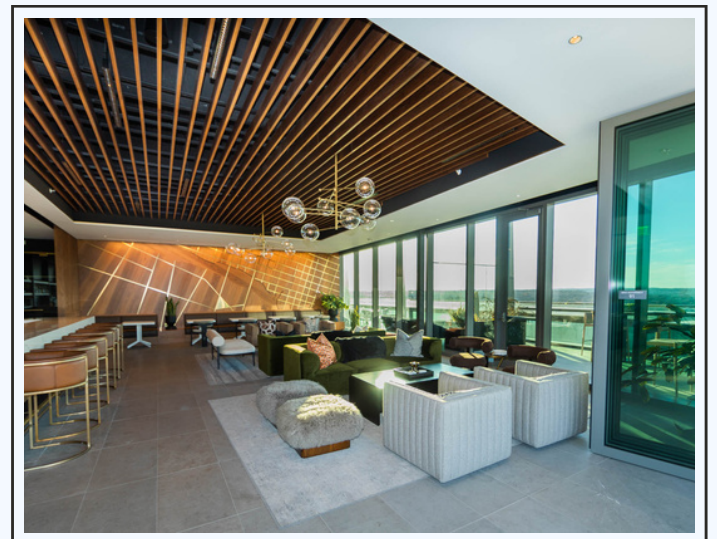

SKY LOUNGE ON LADY BIRD

Offering panoramic views of Auditorium Shores, Lady Bird Lake, the Austin City Skyline and the rolling West Hills, Sky Lounge on Lady Bird has the best rooftop views in Downtown Austin.

Located on the 15th Floor of the River South Building, this upscale space can accommodate up to 150 guests in over 3500 square feet. Sky Lounge is the perfect venue to celebrate a wedding, reception, private or corporate event. Features include a stylish rooftop lounge and bar, a large outdoor terrace with fire pit and retractable doors to connect the indoor and outdoor spaces.

FLEXIBLE INDOOR & OUTDOOR EVENT SPACES

FIVE STAR HOSPITALITY

DEDICATED EVENT PLANNING SERVICES

CULINARY PARTNERS & FULL-SERVICE BAR

BEST-IN-CLASS TECHNOLOGY

ON-SITE PARKING